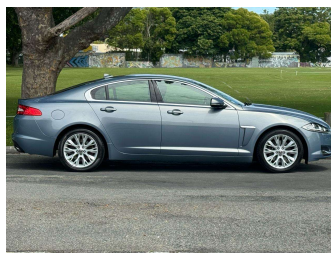

2014 Jaguar XF 2.0 Premium Luxury

Purchase Price **\$17,990**
Includes GST, Registration & Licensing

Finance may be available on this vehicle. Ask one of our friendly staff for more information.

Gain peace of mind with Mechanical Breakdown Insurance. **Ask us how.**

Top features

- » paddle shift

Body Style
4 door, Sedan

Odometer
69,400 km

Engine
2000 cc

Fuel Type
Petrol

Transmission
Automatic

Wheels
-

VIN
SAJKC06M0DPS98106

Interior
-

Safety
-

Reg No.
-

Ext Colour
Satellite Grey Metallic

History
-

Seats
-

CO2 Emissions
-