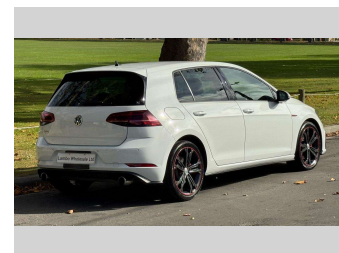

2018 Volkswagen Golf 7.5 GTi 2.0T Dynamic

Purchase Price **POA**
Includes GST, Registration & Licensing

Finance may be available on this vehicle. Ask one of our friendly staff for more information.

Gain peace of mind with Mechanical Breakdown Insurance. **Ask us how.**

Top features

- » Reversing Camera

Body Style
5 door, Hatchback

Odometer
42,200 km

Engine
2000 cc, Petrol

Fuel Type
Petrol

Transmission
Automatic

Wheels
-