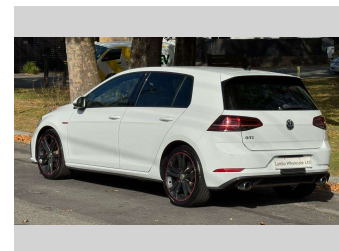

2018 Volkswagen Golf 7.5 GTi 2.0T Dynamic

Purchase Price **POA**
Includes GST, Registration & Licensing

Finance may be available on this vehicle. Ask one of our friendly staff for more information.

Gain peace of mind with Mechanical Breakdown Insurance. **Ask us how.**

Top features

- » Reversing Camera

Body Style
5 door, Hatchback

Odometer
42,200 km

Engine
2000 cc, Petrol

Fuel Type
Petrol

Transmission
Automatic

Wheels
-