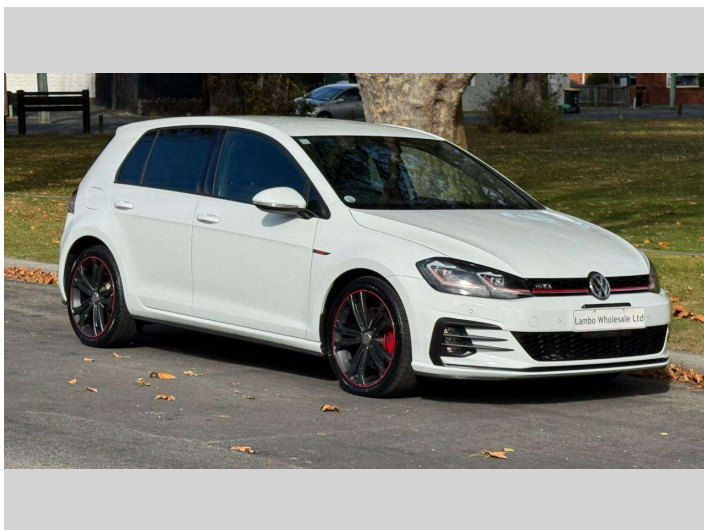

2018 Volkswagen Golf 7.5 GTi 2.0T Dynamic

Purchase Price **POA**
Includes GST, Registration & Licensing

Finance may be available on this vehicle. Ask one of our friendly staff for more information.

Gain peace of mind with Mechanical Breakdown Insurance. **Ask us how.**

Top features

- » Reversing Camera

Body Style
5 door, Hatchback

Odometer
42,200 km

Engine
2000 cc, Petrol

Fuel Type
Petrol

Transmission
Automatic

Wheels
-