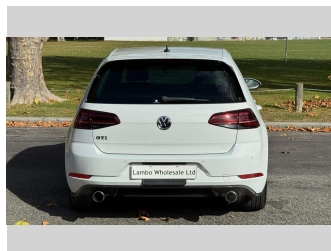

2018 Volkswagen Golf 7.5 GTi 2.0T Dynamic

Purchase Price **POA**
Includes GST, Registration & Licensing

Finance may be available on this vehicle. Ask one of our friendly staff for more information.

Gain peace of mind with Mechanical Breakdown Insurance. **Ask us how.**

Top features

- » Reversing Camera

Body Style
5 door, Hatchback

Odometer
42,200 km

Engine
2000 cc, Petrol

Fuel Type
Petrol

Transmission
Automatic

Wheels
-