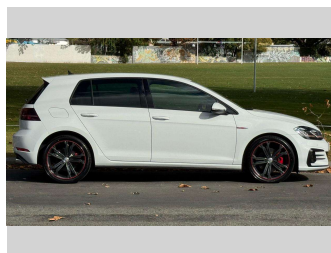

2018 Volkswagen Golf 7.5 GTi 2.0T Dynamic

Purchase Price **POA**
Includes GST, Registration & Licensing

Finance may be available on this vehicle. Ask one of our friendly staff for more information.

Gain peace of mind with Mechanical Breakdown Insurance. **Ask us how.**

Top features

- » Reversing Camera

Body Style
5 door, Hatchback

Odometer
42,200 km

Engine
2000 cc, Petrol

Fuel Type
Petrol

Transmission
Automatic

Wheels
-