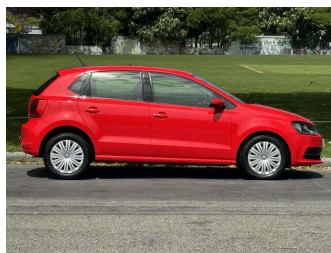

2015 Volkswagen Polo TSI Comfortline

Purchase Price **\$12,990**
Includes GST, Registration & Licensing

Finance may be available on this vehicle. Ask one of our friendly staff for more information.

Gain peace of mind with Mechanical Breakdown Insurance. **Ask us how.**

Top features

None Listed

Body Style
5 door, Hatchback

Odometer
42,300 km

Engine
1200 cc

Fuel Type
Petrol

Transmission
Automatic

Wheels
-