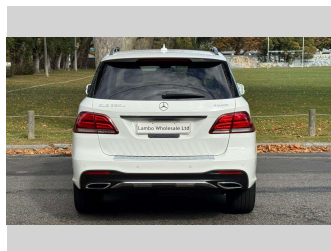

2015 Mercedes-Benz GLE350d AMG Sport

Purchase Price **\$32,990**
Includes GST, Registration & Licensing

Finance may be available on this vehicle. Ask one of our friendly staff for more information.

Gain peace of mind with Mechanical Breakdown Insurance. **Ask us how.**

Top features
None Listed

Body Style
5 door, SUV / 4x4

Odometer
93,900 km

Engine
3000 cc, Diesel

Fuel Type
Diesel

Transmission
Automatic

Wheels
-

VIN
WDC1660242A622788

Interior
-

Safety
-

Reg No.

-

Ext Colour
Polar White

History

-

Seats