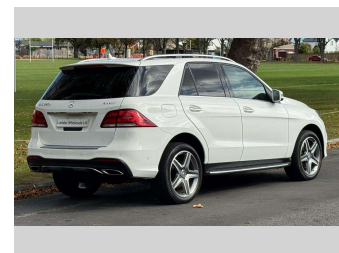

2015 Mercedes-Benz GLE350d AMG Sport

Purchase Price **\$32,990**
Includes GST, Registration & Licensing

Finance may be available on this vehicle. Ask one of our friendly staff for more information.

Gain peace of mind with Mechanical Breakdown Insurance. **Ask us how.**

Top features
None Listed

Body Style
5 door, SUV / 4x4

Odometer
93,900 km

Engine
3000 cc, Diesel

Fuel Type
Diesel

Transmission
Automatic

Wheels
-

VIN
WDC1660242A622788