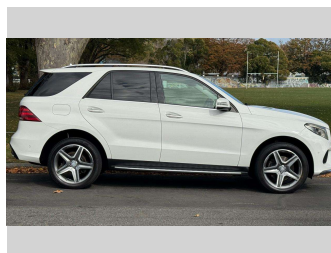

2015 Mercedes-Benz GLE350d AMG Sport

Purchase Price **\$32,990**
Includes GST, Registration & Licensing

Finance may be available on this vehicle. Ask one of our friendly staff for more information.

Gain peace of mind with Mechanical Breakdown Insurance. **Ask us how.**

Top features
None Listed

Body Style
5 door, SUV / 4x4

Odometer
93,900 km

Engine
3000 cc, Diesel

Fuel Type
Diesel

Transmission
Automatic

Wheels
-

VIN
WDC1660242A622788