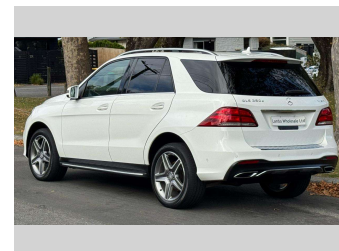

2015 Mercedes-Benz GLE350d AMG Sport

Purchase Price **\$32,990**
Includes GST, Registration & Licensing

Finance may be available on this vehicle. Ask one of our friendly staff for more information.

Gain peace of mind with Mechanical Breakdown Insurance. **Ask us how.**

Top features
None Listed

Body Style
5 door, SUV / 4x4

Odometer
93,900 km

Engine
3000 cc, Diesel

Fuel Type
Diesel

Transmission
Automatic

Wheels
-

VIN
WDC1660242A622788