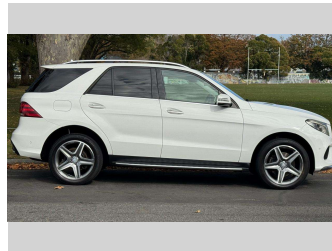

2015 Mercedes-Benz GLE350d AMG Sport

Purchase Price **\$31,990**
Includes GST, Registration & Licensing

Finance may be available on this vehicle. Ask one of our friendly staff for more information.

Gain peace of mind with Mechanical Breakdown Insurance. **Ask us how.**

Top features

None Listed

Body Style
5 door, SUV / 4x4

Odometer
93,900 km

Engine
3000 cc, Diesel

Fuel Type
Diesel

Transmission
Automatic

Wheels
-