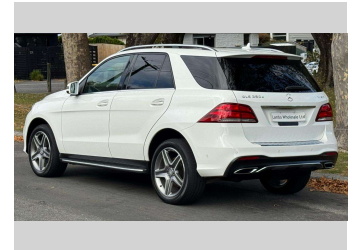

2015 Mercedes-Benz GLE350d AMG Sport

Purchase Price **\$31,990**
Includes GST, Registration & Licensing

Finance may be available on this vehicle. Ask one of our friendly staff for more information.

Gain peace of mind with Mechanical Breakdown Insurance. **Ask us how.**

Top features

None Listed

Body Style
5 door, SUV / 4x4

Odometer
93,900 km

Engine
3000 cc, Diesel

Fuel Type
Diesel

Transmission
Automatic

Wheels
-