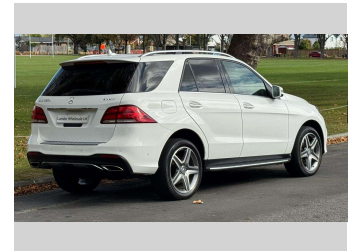

2015 Mercedes-Benz GLE350d AMG Sport

Purchase Price **\$31,990**
Includes GST, Registration & Licensing

Finance may be available on this vehicle. Ask one of our friendly staff for more information.

Gain peace of mind with Mechanical Breakdown Insurance. **Ask us how.**

Top features

None Listed

Body Style
5 door, SUV / 4x4

Odometer
93,900 km

Engine
3000 cc, Diesel

Fuel Type
Diesel

Transmission
Automatic

Wheels
-