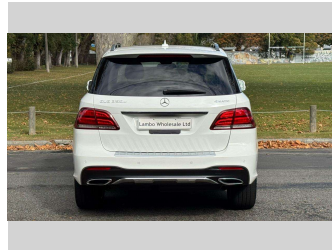

2015 Mercedes-Benz GLE350d AMG Sport

Purchase Price **\$31,990**
Includes GST, Registration & Licensing

Finance may be available on this vehicle. Ask one of our friendly staff for more information.

Gain peace of mind with Mechanical Breakdown Insurance. **Ask us how.**

Top features

None Listed

Body Style
5 door, SUV / 4x4

Odometer
93,900 km

Engine
3000 cc, Diesel

Fuel Type
Diesel

Transmission
Automatic

Wheels
-