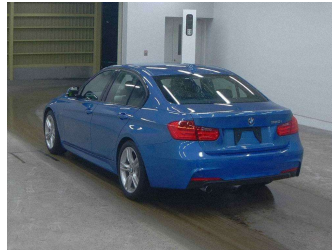

# 2015 BMW 320i Sedan M Sport

**Purchase Price** **\$21,990**  
Includes GST, Registration & Licensing

Finance may be available on this vehicle. Ask one of our friendly staff for more information.

Gain peace of mind with Mechanical Breakdown Insurance. **Ask us how.**

**Top features**

- » paddle shift
- » Reversing Camera

Body Style  
**4 door, Sedan**

Odometer  
**47,300 km**

Engine  
**2000 cc**

Fuel Type  
**Petrol**

Transmission  
**AT**

Wheels  
-

VIN  
**WBA3B16080NS59825**

Interior  
-

Safety  
-

Reg No.  
-

Ext Colour  
**Estoril Blue**

History  
-

Seats  
-

CO2 Emissions  
-