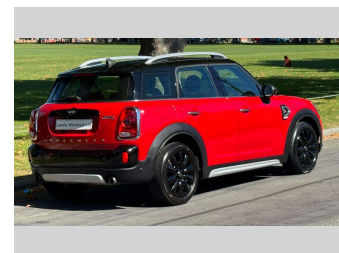

# 2018 Mini Cooper S Crossover 2.0T 8-AT 5-Door

**Purchase Price** **\$23,990**  
Includes GST, Registration & Licensing

Finance may be available on this vehicle. Ask one of our friendly staff for more information.

Gain peace of mind with Mechanical Breakdown Insurance. **Ask us how.**

**Top features**

- » Cruise Control
- » Reversing Camera

Body Style  
**5 door, Hatchback**

Odometer  
**87,500 km**

Engine  
**2000 cc, Petrol**