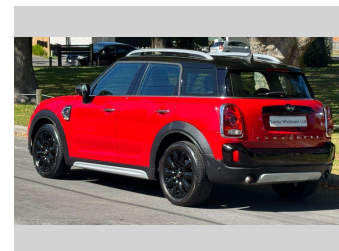

# 2018 Mini Cooper S Crossover 2.0T 8-AT 5-Door

**Purchase Price** **\$23,990**  
Includes GST, Registration & Licensing

Finance may be available on this vehicle. Ask one of our friendly staff for more information.

Gain peace of mind with Mechanical Breakdown Insurance. **Ask us how.**

**Top features**

- » Cruise Control
- » Reversing Camera

Body Style  
**5 door, Hatchback**

Odometer  
**87,500 km**

Engine  
**2000 cc, Petrol**