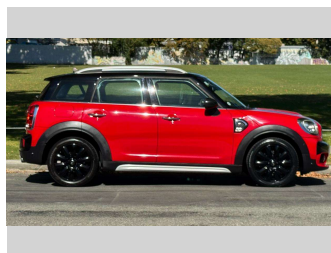

# 2018 Mini Cooper S Crossover 2.0T 8-AT 5-Door

**Purchase Price** **\$23,990**  
Includes GST, Registration & Licensing

Finance may be available on this vehicle. Ask one of our friendly staff for more information.

Gain peace of mind with Mechanical Breakdown Insurance. **Ask us how.**

**Top features**

- » Cruise Control
- » Reversing Camera

Body Style  
**5 door, Hatchback**

Odometer  
**87,500 km**

Engine  
**2000 cc, Petrol**