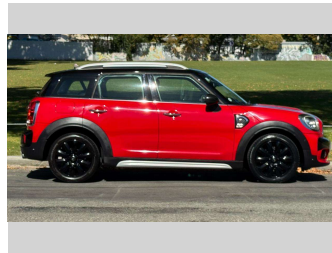

2018 Mini Cooper S Crossover 2.0T 8-AT 5-Door

Purchase Price **\$21,990**
Includes GST, Registration & Licensing

Finance may be available on this vehicle. Ask one of our friendly staff for more information.

Gain peace of mind with Mechanical Breakdown Insurance. **Ask us how.**

Top features

- » Cruise Control
- » Reversing Camera

Body Style
5 door, Hatchback

Odometer
87,500 km

Engine
2000 cc, Petrol

Fuel Type
Petrol