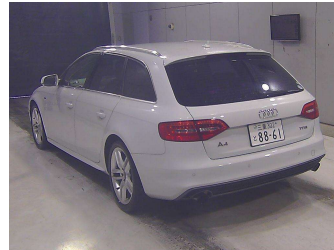

2014 Audi A4 Avant 2.0 TFSi S-Line

Purchase Price **\$16,990**
Includes GST, Registration & Licensing

Finance may be available on this vehicle. Ask one of our friendly staff for more information.

Gain peace of mind with Mechanical Breakdown Insurance. **Ask us how.**

Top features
None Listed

Body Style
5 door, Station Wagon

Odometer
74,000 km

Engine
2000 cc, Petrol

Fuel Type
Petrol

Transmission
Automatic

Wheels
-

VIN
WAUZZZ8K8FA011965