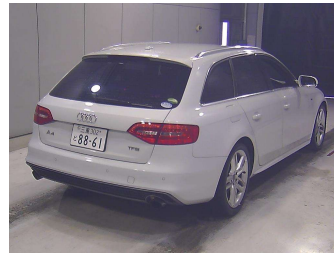

2014 Audi A4 Avant 2.0 TFSi S-Line

Purchase Price **\$16,990**
Includes GST, Registration & Licensing

Finance may be available on this vehicle. Ask one of our friendly staff for more information.

Gain peace of mind with Mechanical Breakdown Insurance. **Ask us how.**

Top features
None Listed

Body Style
5 door, Station Wagon

Odometer
74,000 km

Engine
2000 cc, Petrol

Fuel Type
Petrol

Transmission
Automatic

Wheels
-

VIN
WAUZZZ8K8FA011965

Interior
-

Safety
-

Reg No.

-

Ext Colour
Glacier White Pearl

History

-

Seats