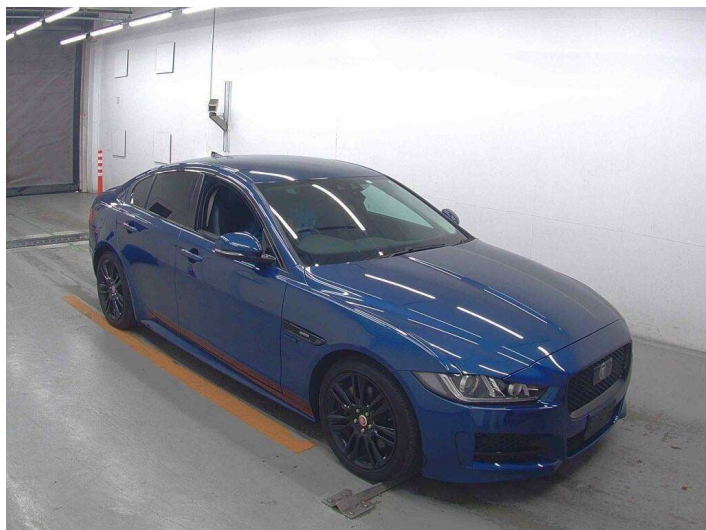

# 2016 Jaguar XE 25t R-Sport P250

**Purchase Price** **\$25,990**  
Includes GST, Registration & Licensing

Finance may be available on this vehicle. Ask one of our friendly staff for more information.

Gain peace of mind with Mechanical Breakdown Insurance. **Ask us how.**

**Top features**

- » Heated Seats
- » paddle shift
- » Reversing Camera

Body Style  
**4 door, Sedan**

Odometer  
**46,800 km**

Engine  
**1999 cc**

Fuel Type  
**Petrol**

Transmission  
**Automatic**

Wheels  
-

VIN  
**SAJAB4AG6GA924207**

Interior  
-

Safety  
-

Reg No.

-

Ext Colour

**Blue Fire Metallic**

History