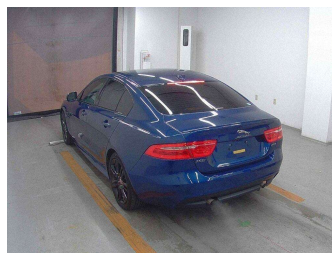

# 2016 Jaguar XE 25t R-Sport P250

**Purchase Price** **\$25,990**  
Includes GST, Registration & Licensing

Finance may be available on this vehicle. Ask one of our friendly staff for more information.

Gain peace of mind with Mechanical Breakdown Insurance. **Ask us how.**

**Top features**

- » Heated Seats
- » paddle shift
- » Reversing Camera

Body Style  
**4 door, Sedan**

Odometer  
**46,800 km**

Engine  
**1999 cc**

Fuel Type  
**Petrol**

Transmission  
**Automatic**

Wheels  
-

VIN  
**SAJAB4AG6GA924207**

Interior  
-

Safety  
-

Reg No.

-

Ext Colour

**Blue Fire Metallic**

History