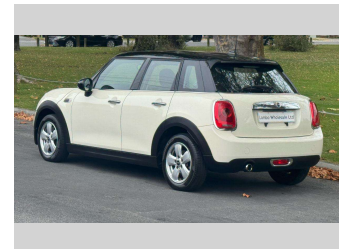

# 2017 Mini One 1.2T Auto 5-Door

**Purchase Price** **\$14,990**  
Includes GST, Registration & Licensing

Finance may be available on this vehicle. Ask one of our friendly staff for more information.

Gain peace of mind with Mechanical Breakdown Insurance. **Ask us how.**

**Top features**  
None Listed

Body Style  
**5 door, Hatchback**

Odometer  
**49,000 km**

Engine  
**1200 cc, Petrol**

Fuel Type  
**Petrol**

Transmission  
**Automatic**

Wheels  
-

VIN  
**WMWXS120302E78994**

Interior  
-

Safety  
-

Reg No.

-

Ext Colour  
**Pepper White**

History

-

Seats