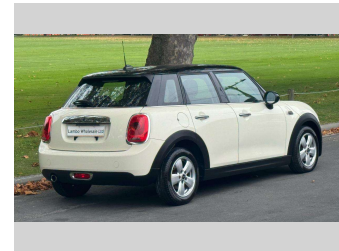

# 2017 Mini One 1.2T Auto 5-Door

**Purchase Price** **\$14,990**  
Includes GST, Registration & Licensing

Finance may be available on this vehicle. Ask one of our friendly staff for more information.

Gain peace of mind with Mechanical Breakdown Insurance. **Ask us how.**

**Top features**  
None Listed

Body Style  
**5 door, Hatchback**

Odometer  
**49,000 km**

Engine  
**1200 cc, Petrol**

Fuel Type  
**Petrol**

Transmission  
**Automatic**

Wheels  
-

VIN  
**WMWXS120302E78994**

Interior  
-

Safety  
-

Reg No.

-

Ext Colour  
**Pepper White**

History

-

Seats