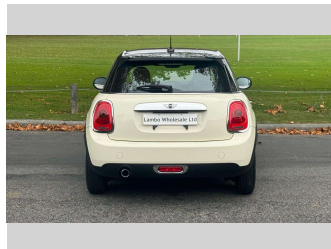

# 2017 Mini One 1.2T Auto 5-Door

**Purchase Price** **\$14,990**  
Includes GST, Registration & Licensing

Finance may be available on this vehicle. Ask one of our friendly staff for more information.

Gain peace of mind with Mechanical Breakdown Insurance. **Ask us how.**

**Top features**  
None Listed

Body Style  
**5 door, Hatchback**

Odometer  
**49,000 km**

Engine  
**1200 cc, Petrol**

Fuel Type  
**Petrol**

Transmission  
**Automatic**

Wheels  
-

VIN  
**WMWXS120302E78994**

Interior  
-

Safety  
-

Reg No.

-

Ext Colour  
**Pepper White**

History

-

Seats