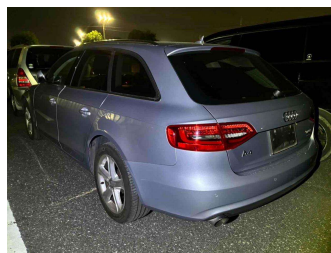

2015 Audi A4 Avant 2.0 TFSi Luxury LEATHER

Purchase Price **\$16,990**
Includes GST, Registration & Licensing

Finance may be available on this vehicle. Ask one of our friendly staff for more information.

Gain peace of mind with Mechanical Breakdown Insurance. **Ask us how.**

Top features

- » Cruise Control

Body Style
5 door, Station Wagon

Odometer
54,900 km

Engine
2000 cc

Fuel Type
Petrol

Transmission
Automatic