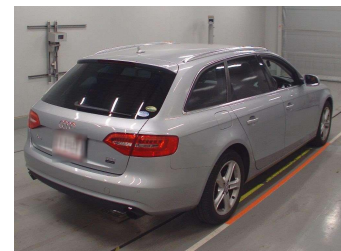

2015 Audi A4 Avant 2.0 TFSi Luxury LEATHER

Purchase Price **$16,990**
Includes GST, Registration & Licensing

Finance may be available on this vehicle. Ask one of our friendly staff for more information.

Gain peace of mind with Mechanical Breakdown Insurance. **Ask us how.**

Top features

- » Cruise Control

Body Style
5 door, Station Wagon

Odometer
54,900 km

Engine
2000 cc

Fuel Type
Petrol

Transmission
Automatic

Wheels
-

VIN
WAUZZZ8K5FA165209

Interior
-

Safety
-

Reg No.
-

Ext Colour
Silver

History
-

Seats
-

CO2 Emissions
-

Energy Economy
-

-

Stock ID: 2570

Lambo Wholesale | Phone 027 548 4245 | Email lambowholesale@xtra.co.nz
173 Ferry Road, Waltham, Christchurch 8011, New Zealand
www.lambowholesale.co.nz

4.84 | 839 reviews