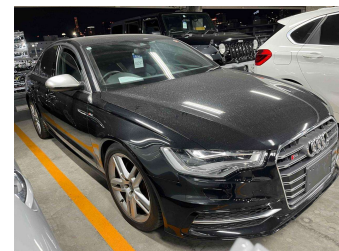

2013 Audi A6 2.8 FSi Quattro S Line

Purchase Price **\$22,990**
Includes GST, Registration & Licensing

Finance may be available on this vehicle. Ask one of our friendly staff for more information.

Gain peace of mind with Mechanical Breakdown Insurance. **Ask us how.**

Top features

- » Reversing Camera

Body Style
4 door, Sedan

Odometer
27,900 km

Engine
2800 cc

Fuel Type
Petrol

Transmission
Automatic

Wheels
-