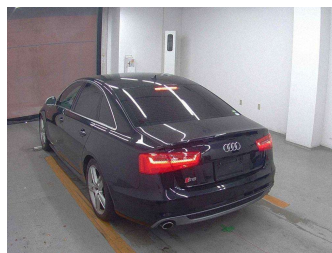

2013 Audi A6 2.8 FSi Quattro S Line

Purchase Price **$22,990**
Includes GST, Registration & Licensing

Finance may be available on this vehicle. Ask one of our friendly staff for more information.

Gain peace of mind with Mechanical Breakdown Insurance. **Ask us how.**

Top features

- » Reversing Camera

Body Style
4 door, Sedan

Odometer
27,900 km

Engine
2800 cc

Fuel Type
Petrol

Transmission
Automatic

Wheels
-

VIN
WAUZZZ4G6EN061871

Interior
-

Safety
-

Reg No.

-

Ext Colour
Black

History

-

Seats

-

CO2 Emissions

-

Energy Economy

-

Stock ID: 2620

Lambo Wholesale | Phone 027 548 4245 | Email lambowholesale@xtra.co.nz
173 Ferry Road, Waltham, Christchurch 8011, New Zealand
www.lambowholesale.co.nz

4.85 | 874 reviews