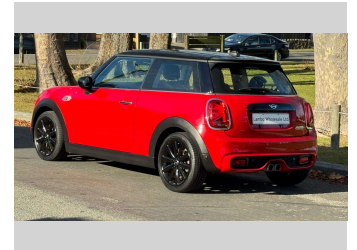

2020 Mini Cooper S 2.0T 7-Auto 3-Door - FACELIFT

Purchase Price **\$27,990**
Includes GST, Registration & Licensing

Finance may be available on this vehicle. Ask one of our friendly staff for more information.

Gain peace of mind with Mechanical Breakdown Insurance. **Ask us how.**

Top features

- » Cruise Control

Body Style
3 door, Hatchback

Odometer
39,400 km

Engine
2000 cc, Petrol

Fuel Type
Petrol

Transmission
Automatic