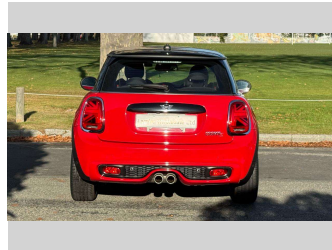

2020 Mini Cooper S 2.0T 7-Auto 3-Door - FACELIFT

Purchase Price **\$27,990**
Includes GST, Registration & Licensing

Finance may be available on this vehicle. Ask one of our friendly staff for more information.

Gain peace of mind with Mechanical Breakdown Insurance. **Ask us how.**

Top features

- » Cruise Control

Body Style
3 door, Hatchback

Odometer
39,400 km

Engine
2000 cc, Petrol

Fuel Type
Petrol

Transmission
Automatic