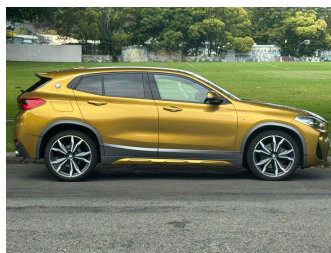

2018 BMW X2 xDrive20i M Sport

Purchase Price **\$22,990**
Includes GST, Registration & Licensing

Finance may be available on this vehicle. Ask one of our friendly staff for more information.

Gain peace of mind with Mechanical Breakdown Insurance. **Ask us how.**

Top features

- » paddle shift
- » Reversing Camera

Body Style
5 door, SUV / 4x4

Odometer
64,400 km

Engine
1990 cc, Petrol

Fuel Type
Petrol

Transmission
Automatic

Wheels
-