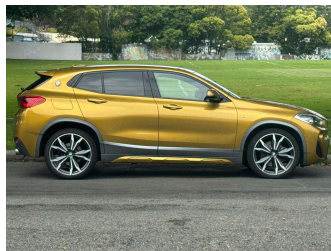

2018 BMW X2 xDrive20i M Sport

Purchase Price **\$22,990**
Includes GST, Registration & Licensing

Finance may be available on this vehicle. Ask one of our friendly staff for more information.

Gain peace of mind with Mechanical Breakdown Insurance. **Ask us how.**

Top features

- » paddle shift
- » Reversing Camera

Body Style
5 door, SUV / 4x4

Odometer
64,400 km

Engine
1990 cc, Petrol

Fuel Type
Petrol

Transmission
Automatic

Wheels
-