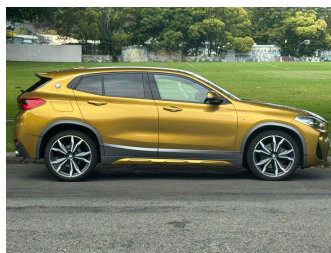

# 2018 BMW X2 xDrive20i M Sport

**Purchase Price** **\$21,990**  
Includes GST, Registration & Licensing

Finance may be available on this vehicle. Ask one of our friendly staff for more information.

Gain peace of mind with Mechanical Breakdown Insurance. **Ask us how.**

**Top features**

- » paddle shift
- » Reversing Camera

**Body Style**  
5 door, SUV / 4x4

**Odometer**  
64,400 km

**Engine**  
1990 cc, Petrol

**Fuel Type**  
Petrol

**Transmission**  
Automatic

**Wheels**  
-