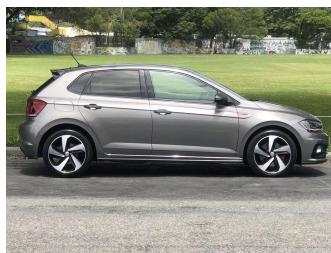

2020 Volkswagen Polo GTi 147kW 2.0P 6-DSG

Purchase Price **\$24,990**
Includes GST, Registration & Licensing

Finance may be available on this vehicle. Ask one of our friendly staff for more information.

Gain peace of mind with Mechanical Breakdown Insurance. **Ask us how.**

Top features
None Listed

Body Style
5 door, Hatchback

Odometer
43,000 km

Engine
2000 cc

Fuel Type
Petrol

Transmission
AT

Wheels
-