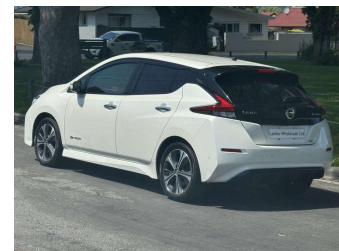

2019 Nissan Leaf G 40kWh with Pro Pilot

Purchase Price **\$18,990**
Includes GST, Registration & Licensing

Finance may be available on this vehicle. Ask one of our friendly staff for more information.

Gain peace of mind with Mechanical Breakdown Insurance. **Ask us how.**

Top features

- » Cruise Control

Body Style
5 door, Hatchback

Odometer
56,800 km

Engine
Electric

Fuel Type
Electricity

Transmission
Automatic

Wheels
-

VIN
-

Interior
-

Safety
-

Reg No.
-

Ext Colour
White Pearl

History
-

Seats
-

CO2 Emissions
-