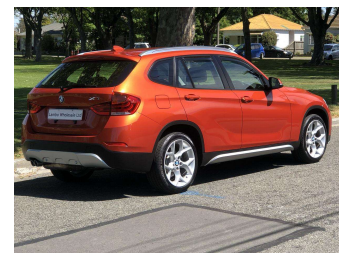

2013 BMW X1 S-Drive 20i X-Line

Purchase Price
Includes GST, Registration & Licensing

\$16,990

Finance may be available on this vehicle. Ask one of our friendly staff for more information.

Gain peace of mind with Mechanical Breakdown Insurance. **Ask us how.**

Top features

- » Reversing Camera

Body Style
5 door, SUV

Odometer
35,000 km

Engine
2000 cc

Fuel Type
Petrol

Transmission
AT

Wheels
-