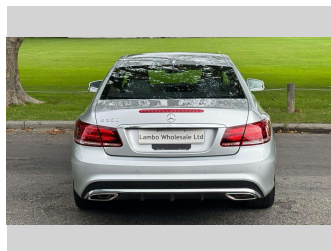

2013 Mercedes-Benz E250 Coupe AMG Sport

Purchase Price **\$19,990**
Includes GST, Registration & Licensing

Finance may be available on this vehicle. Ask one of our friendly staff for more information.

Gain peace of mind with Mechanical Breakdown Insurance. **Ask us how.**

Top features
None Listed

Body Style
3 door, Coupe

Odometer
33,000 km

Engine
2000 cc, Petrol

Fuel Type
Petrol

Transmission
Automatic

Wheels
-

VIN
WDD2073362F228738