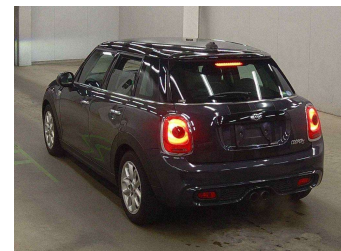

2016 Mini Cooper S 2.0T 6AT 5-Door

Purchase Price **\$20,990**
Includes GST, Registration & Licensing

Finance may be available on this vehicle. Ask one of our friendly staff for more information.

Gain peace of mind with Mechanical Breakdown Insurance. **Ask us how.**

Top features
None Listed

Body Style
5 door, Hatchback

Odometer
38,700 km

Engine
2000 cc

Fuel Type
Petrol

Transmission
Automatic

Wheels
-

VIN
WMWXS720902C49240

Interior
-

Safety
-

Reg No.

-

Ext Colour

Thunder Grey Metallic

History

-