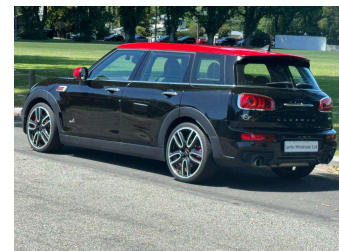

# 2019 Mini Clubman JCW All4 John Cooper Works

**Purchase Price** **\$26,990**  
Includes GST, Registration & Licensing

Finance may be available on this vehicle. Ask one of our friendly staff for more information.

Gain peace of mind with Mechanical Breakdown Insurance. **Ask us how.**

**Top features**

- » Cruise Control
- » paddle shift
- » Reversing Camera

Body Style  
**5 door, Station Wagon**

Odometer  
**43,500 km**