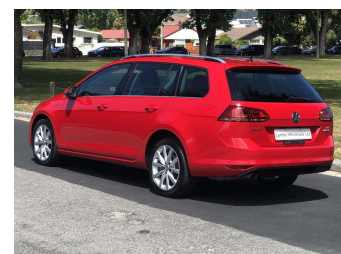

2014 Volkswagen Golf Variant 7 TSI Highline

Purchase Price **\$11,990**
Includes GST, Registration & Licensing

Finance may be available on this vehicle. Ask one of our friendly staff for more information.

Gain peace of mind with Mechanical Breakdown Insurance. **Ask us how.**

Top features

- » Cruise Control
- » paddle shift

Body Style
5 door, Station Wagon

Odometer
87,700 km

Engine
1400 cc

Fuel Type
Petrol

Transmission
Automatic