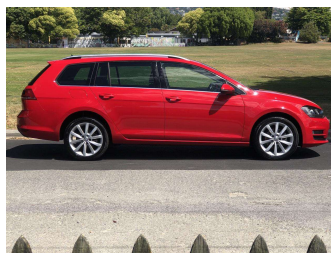

2014 Volkswagen Golf Variant 7 TSI Highline

Purchase Price **$11,990**
Includes GST, Registration & Licensing

Finance may be available on this vehicle. Ask one of our friendly staff for more information.

Gain peace of mind with Mechanical Breakdown Insurance. **Ask us how.**

Top features

- » Cruise Control
- » paddle shift

Body Style
5 door, Station Wagon

Odometer
87,700 km

Engine
1400 cc

Fuel Type
Petrol

Transmission
Automatic

Wheels
-

VIN
WVWZZZAUZEP563498

Interior
-

Safety

Based on 2024 UCSR rating for 13-20 models

Reg No.

-

Ext Colour
Tornado Red

History

-

Seats

-

CO2 Emissions
★★★★☆
140 grams/km

Energy Economy
★★★★☆☆

Annual fuel cost of $2,350
6L per 100km

Cost per year is an estimate based on petrol price of $2.80 per litre and an average distance of 14000 km. Emissions and Energy Economy figures standardised to 3P WLTP.

Stock ID: 2597

Lambo Wholesale | Phone 027 548 4245 | Email lambowholesale@xtra.co.nz
173 Ferry Road, Waltham, Christchurch 8011, New Zealand
www.lambowholesale.co.nz