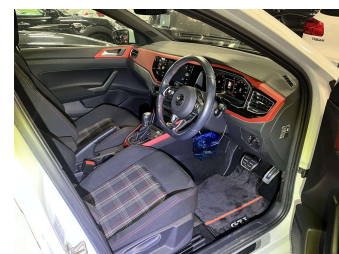

2018 Volkswagen Polo GTi 147kW 2.0P 6-DSG

Purchase Price **\$22,990**
Includes GST, Registration & Licensing

Finance may be available on this vehicle. Ask one of our friendly staff for more information.

Gain peace of mind with Mechanical Breakdown Insurance. **Ask us how.**

Top features
None Listed

Body Style
5 door, Hatchback

Odometer
40,900 km

Engine
2000 cc

Fuel Type
Petrol

Transmission
AT

Wheels
-