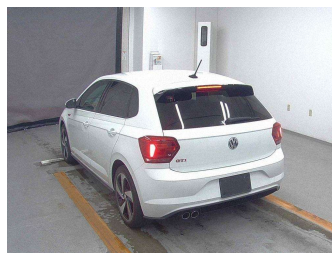

2018 Volkswagen Polo GTi 147kW 2.0P 6-DSG

Purchase Price **\$22,990**
Includes GST, Registration & Licensing

Finance may be available on this vehicle. Ask one of our friendly staff for more information.

Gain peace of mind with Mechanical Breakdown Insurance. **Ask us how.**

Top features
None Listed

Body Style
5 door, Hatchback

Odometer
40,900 km

Engine
2000 cc

Fuel Type
Petrol

Transmission
AT

Wheels
-