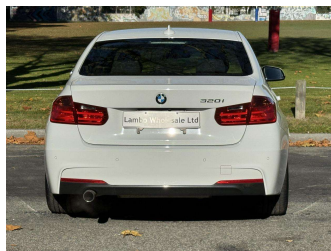

2015 BMW 320i Sedan M Sport

Purchase Price **\$19,990**
Includes GST, Registration & Licensing

Finance may be available on this vehicle. Ask one of our friendly staff for more information.

Gain peace of mind with Mechanical Breakdown Insurance. **Ask us how.**

Top features
None Listed

Body Style
4 door, Sedan

Odometer
43,300 km

Engine
2000 cc, Petrol

Fuel Type
Petrol

Transmission
Automatic

Wheels
-

VIN
WBA3B16090NS57520

Interior
-

Safety
-

Reg No.

-

Ext Colour
Alpine White

History

-

Seats