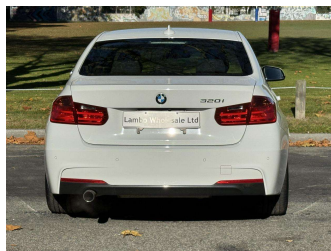

2015 BMW 320i Sedan M Sport

Purchase Price **\$19,990**
Includes GST, Registration & Licensing

Finance may be available on this vehicle. Ask one of our friendly staff for more information.

Gain peace of mind with Mechanical Breakdown Insurance. **Ask us how.**

Top features

None Listed

Body Style
4 door, Sedan

Odometer
43,300 km

Engine
2000 cc, Petrol

Fuel Type
Petrol

Transmission
Automatic

Wheels
-