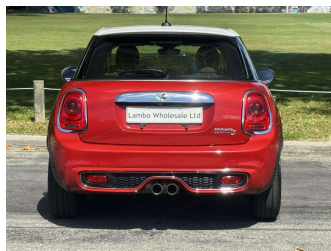

2015 Mini Cooper S 2.0T 6AT 5-Door

Purchase Price **\$16,990**
Includes GST, Registration & Licensing

Finance may be available on this vehicle. Ask one of our friendly staff for more information.

Gain peace of mind with Mechanical Breakdown Insurance. **Ask us how.**

Top features

- » Reversing Camera

Body Style
5 door, Hatchback

Odometer
78,300 km

Engine
2000 cc

Fuel Type
Petrol

Transmission
AT

Wheels
-