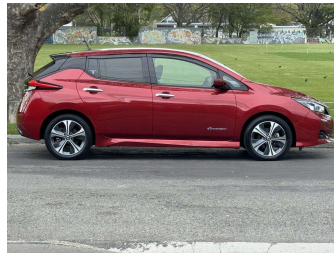

2019 Nissan Leaf XV Selection 40kWh with Pro Pilot

Purchase Price **\$15,990**
Includes GST, Registration & Licensing

Finance may be available on this vehicle. Ask one of our friendly staff for more information.

Gain peace of mind with Mechanical Breakdown Insurance. **Ask us how.**

Top features

None Listed

Body Style
5 door, Hatchback

Odometer
42,000 km

Engine
-

Fuel Type
Electricity

Transmission
Automatic

Wheels
-

VIN
7AT0DH8KX24065387

Interior
-

Safety

Based on 2023 VSRR rating

Reg No.

-

Ext Colour
Ruby Red