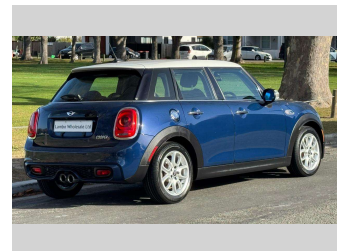

2015 Mini Cooper S 2.0T 6AT 5-Door

Purchase Price **\$14,990**
Includes GST, Registration & Licensing

Finance may be available on this vehicle. Ask one of our friendly staff for more information.

Gain peace of mind with Mechanical Breakdown Insurance. **Ask us how.**

Top features
None Listed

Body Style
5 door, Hatchback

Odometer
66,400 km

Engine
2000 cc, Petrol

Fuel Type
Petrol

Transmission
Automatic

Wheels
-

VIN
WMWXS720302C49301

Interior
-

Safety
-

Reg No.
-

Ext Colour
Deep Blue Metallic

History
-

Seats
-

CO2 Emissions
-

Energy Economy
-