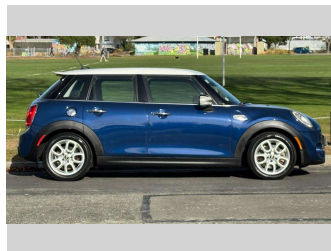

2015 Mini Cooper S 2.0T 6AT 5-Door

Purchase Price **\$14,990**
Includes GST, Registration & Licensing

Finance may be available on this vehicle. Ask one of our friendly staff for more information.

Gain peace of mind with Mechanical Breakdown Insurance. **Ask us how.**

Top features
None Listed

Body Style
5 door, Hatchback

Odometer
66,400 km

Engine
2000 cc, Petrol

Fuel Type
Petrol

Transmission
Automatic

Wheels
-

VIN
WMWXS720302C49301