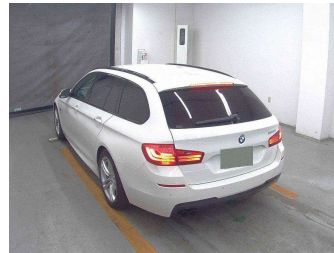

# 2017 BMW 523i Touring M Sport - LEATHER

**Purchase Price** **POA**  
Includes GST, Registration & Licensing

Finance may be available on this vehicle. Ask one of our friendly staff for more information.

Gain peace of mind with Mechanical Breakdown Insurance. **Ask us how.**

**Top features**

- » Cruise Control
- » paddle shift
- » Reversing Camera

Body Style  
**5 door, Station Wagon**

Odometer  
**75,000 km**