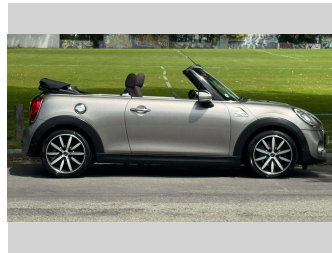

2017 Mini Cooper S 2.0T 6-Auto Convertible -

Purchase Price **\$21,990**
Includes GST, Registration & Licensing

Finance may be available on this vehicle. Ask one of our friendly staff for more information.

Gain peace of mind with Mechanical Breakdown Insurance. **Ask us how.**

Top features

None Listed

Body Style
2 door, Convertible

Odometer
79,000 km

Engine
2000 cc, Petrol

Fuel Type
Petrol

Transmission
Automatic