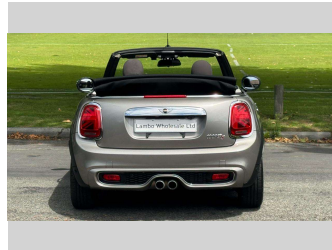

2017 Mini Cooper S 2.0T 6-Auto Convertible -

Purchase Price **\$21,990**
Includes GST, Registration & Licensing

Finance may be available on this vehicle. Ask one of our friendly staff for more information.