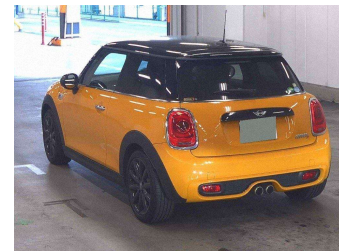

2017 Mini Cooper S 2.0T 6AT 3-Door Hatch

Purchase Price **\$21,990**
Includes GST, Registration & Licensing

Finance may be available on this vehicle. Ask one of our friendly staff for more information.

Gain peace of mind with Mechanical Breakdown Insurance. **Ask us how.**

Top features

- » Cruise Control
- » paddle shift

Body Style
3 door, Hatchback

Odometer
60,300 km

Engine
2000 cc

Fuel Type
Petrol

Transmission
AT

Wheels
-