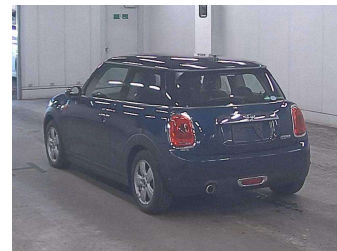

2014 Mini Cooper 1.5T 6AT 3-Door Hatch

Purchase Price **\$13,990**
Includes GST, Registration & Licensing

Finance may be available on this vehicle. Ask one of our friendly staff for more information.

Gain peace of mind with Mechanical Breakdown Insurance. **Ask us how.**

Top features

- » Reversing Camera

Body Style
3 door, Hatchback

Odometer
76,000 km

Engine
1500 cc

Fuel Type
Petrol

Transmission
AT

Wheels
-