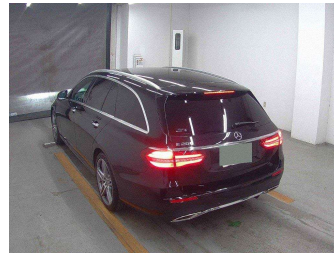

2017 Mercedes-Benz E200 Wagon AMG Sport

Purchase Price **\$27,990**
Includes GST, Registration & Licensing

Finance may be available on this vehicle. Ask one of our friendly staff for more information.

Gain peace of mind with Mechanical Breakdown Insurance. **Ask us how.**

Top features

- » Cruise Control
- » Reversing Camera

Body Style
5 door, Station Wagon

Odometer
85,900 km

Engine
2000 cc, Petrol

Fuel Type
Petrol

Transmission
Automatic

Wheels
 -