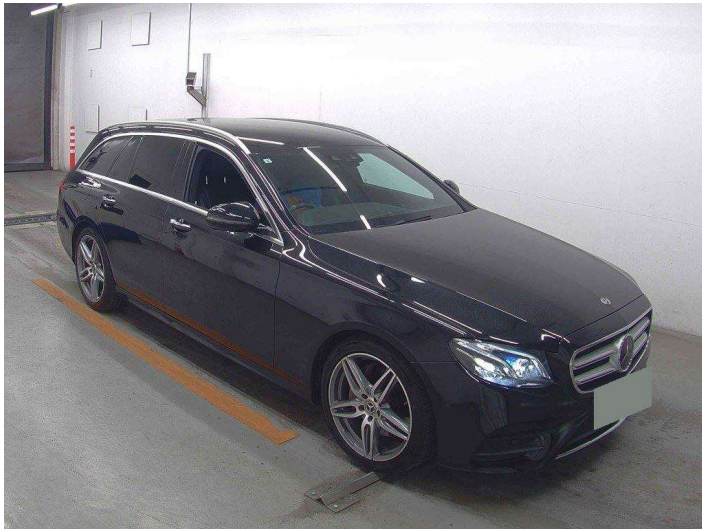

2017 Mercedes-Benz E200 Wagon AMG Sport

Purchase Price **\$27,990**
Includes GST, Registration & Licensing

Finance may be available on this vehicle. Ask one of our friendly staff for more information.

Gain peace of mind with Mechanical Breakdown Insurance. **Ask us how.**

Top features

- » Cruise Control
- » Reversing Camera

Body Style
5 door, Station Wagon

Odometer
85,900 km

Engine
2000 cc, Petrol

Fuel Type
Petrol

Transmission
Automatic

Wheels
 -

VIN
WDD2132422A301338

Interior
 -

Safety
 -

Reg No.

-

Ext Colour
Obsidian Black

History

-