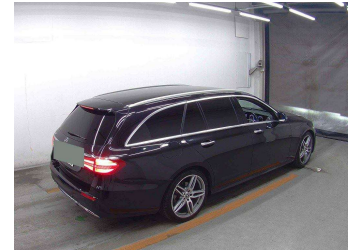

2017 Mercedes-Benz E200 Wagon AMG Sport

Purchase Price **\$27,990**
Includes GST, Registration & Licensing

Finance may be available on this vehicle. Ask one of our friendly staff for more information.

Gain peace of mind with Mechanical Breakdown Insurance. **Ask us how.**

Top features

- » Cruise Control
- » Reversing Camera

Body Style
5 door, Station Wagon

Odometer
85,900 km

Engine
2000 cc, Petrol

Fuel Type
Petrol

Transmission
Automatic

Wheels
 -