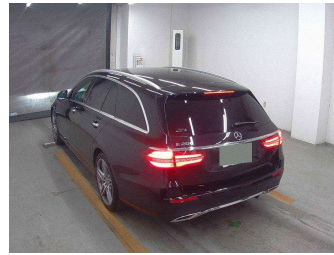

2017 Mercedes-Benz E200 Wagon AMG Sport

Purchase Price **\$27,990**
Includes GST, Registration & Licensing

Finance may be available on this vehicle. Ask one of our friendly staff for more information.

Gain peace of mind with Mechanical Breakdown Insurance. **Ask us how.**

Top features

- » Cruise Control
- » Reversing Camera

Body Style
5 door, Station Wagon

Odometer
85,900 km

Engine
2000 cc, Petrol

Fuel Type
Petrol

Transmission
Automatic

Wheels
 -