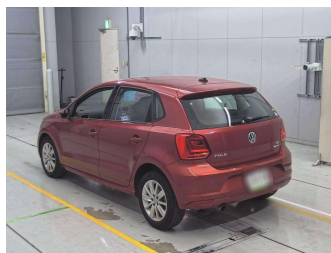

2016 Volkswagen Polo TSI Comfortline

Purchase Price **\$15,990**
Includes GST, Registration & Licensing

Finance may be available on this vehicle. Ask one of our friendly staff for more information.

Gain peace of mind with Mechanical Breakdown Insurance. **Ask us how.**

Top features
None Listed

Body Style
5 door, Hatchback

Odometer
15,500 km

Engine
1200 cc

Fuel Type
Petrol

Transmission
Automatic

Wheels
-

VIN
WVWZZZ6RZGU018261