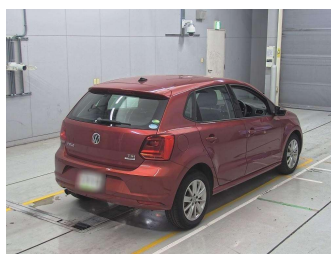

2016 Volkswagen Polo TSI Comfortline

Purchase Price **$15,990**
Includes GST, Registration & Licensing

Finance may be available on this vehicle. Ask one of our friendly staff for more information.

Gain peace of mind with Mechanical Breakdown Insurance. **Ask us how.**

Top features
None Listed

Body Style
5 door, Hatchback

Odometer
15,500 km

Engine
1200 cc

Fuel Type
Petrol

Transmission
Automatic

Wheels
-

VIN
WVWZZZ6RZGU018261

Interior
-

Safety
-

Reg No.

-

Ext Colour
Sunset Red Metallic

History

-

Seats

-

CO2 Emissions

-

Energy Economy

-

Stock ID: 2716

Lambo
Wholesale Ltd

Lambo Wholesale | Phone 027 548 4245 | Email lambowholesale@xtra.co.nz
173 Ferry Road, Waltham, Christchurch 8011, New Zealand
www.lambowholesale.co.nz

4.85 | 903 reviews