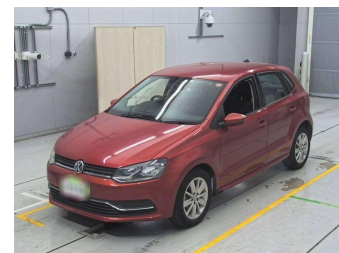

2016 Volkswagen Polo TSI Comfortline

Purchase Price **\$15,990**
Includes GST, Registration & Licensing

Finance may be available on this vehicle. Ask one of our friendly staff for more information.

Gain peace of mind with Mechanical Breakdown Insurance. **Ask us how.**

Top features
None Listed

Body Style
5 door, Hatchback

Odometer
15,500 km

Engine
1200 cc

Fuel Type
Petrol

Transmission
Automatic

Wheels
-

VIN
WVWZZZ6RZGU018261

Interior
-

Safety
-

Reg No.

-

Ext Colour
Sunset Red Metallic

History

-

Seats