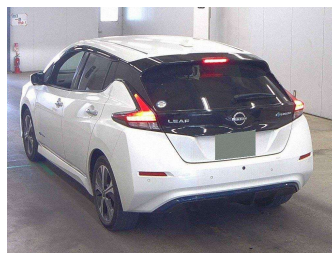

# 2022 Nissan Leaf XV Selection 40kWh with Pro Pilot

Purchase Price **\$22,990**  
Includes GST, Registration & Licensing

Finance may be available on this vehicle. Ask one of our friendly staff for more information.

Gain peace of mind with Mechanical Breakdown Insurance. **Ask us how.**

**Top features**

- » Heated Seats

Body Style  
**5 door, Hatchback**

Odometer  
**44,100 km**

Engine  
**Electric**

Fuel Type  
**Electricity**

Transmission  
**Automatic**

Wheels  
-

VIN  
-

Interior  
-

Safety  
-

Reg No.

-

Ext Colour  
**White Pearl**