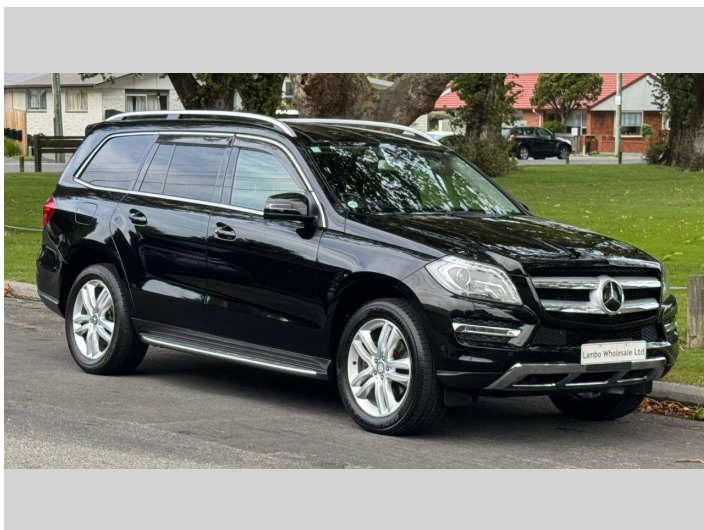

# 2015 Mercedes-Benz GL350d BlueTEC 4-MATIC -

**Purchase Price** **\$29,990**  
Includes GST, Registration & Licensing

Finance may be available on this vehicle. Ask one of our friendly staff for more information.

Gain peace of mind with Mechanical Breakdown Insurance. **Ask us how.**

**Top features**

- » Cruise Control
- » Heated Seats
- » sun roof

Body Style  
**5 door, SUV / 4x4**

Odometer  
**92,300 km**

Engine  
**3000 cc, Diesel**