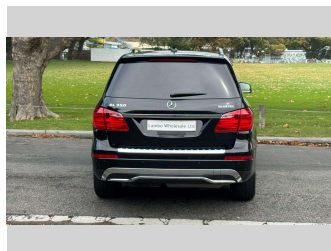

# 2015 Mercedes-Benz GL350d BlueTEC 4-MATIC -

**Purchase Price** **\$29,990**  
Includes GST, Registration & Licensing

Finance may be available on this vehicle. Ask one of our friendly staff for more information.

Gain peace of mind with Mechanical Breakdown Insurance. **Ask us how.**

**Top features**

- » Cruise Control
- » Heated Seats
- » sun roof

Body Style  
**5 door, SUV / 4x4**

Odometer  
**92,300 km**

Engine  
**3000 cc, Diesel**