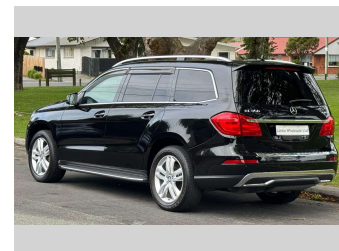

# 2015 Mercedes-Benz GL350d BlueTEC 4-MATIC -

**Purchase Price** **\$29,990**  
Includes GST, Registration & Licensing

Finance may be available on this vehicle. Ask one of our friendly staff for more information.

Gain peace of mind with Mechanical Breakdown Insurance. **Ask us how.**

**Top features**

- » Cruise Control
- » Heated Seats
- » sun roof

Body Style  
**5 door, SUV / 4x4**

Odometer  
**92,300 km**

Engine  
**3000 cc, Diesel**