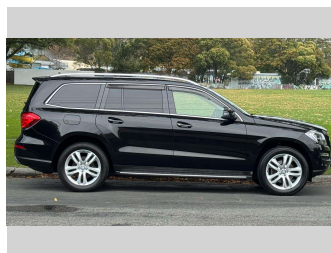

# 2015 Mercedes-Benz GL350d BlueTEC 4-MATIC -

**Purchase Price** **\$29,990**  
Includes GST, Registration & Licensing

Finance may be available on this vehicle. Ask one of our friendly staff for more information.

Gain peace of mind with Mechanical Breakdown Insurance. **Ask us how.**

**Top features**

- » Cruise Control
- » Heated Seats
- » sun roof

Body Style  
**5 door, SUV / 4x4**

Odometer  
**92,300 km**

Engine  
**3000 cc, Diesel**