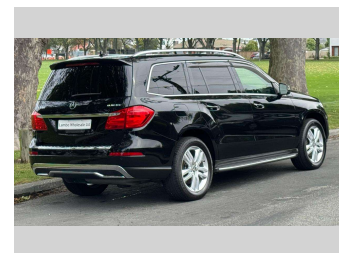

# 2015 Mercedes-Benz GL350d BlueTEC 4-MATIC -

**Purchase Price** **\$29,990**  
Includes GST, Registration & Licensing

Finance may be available on this vehicle. Ask one of our friendly staff for more information.

Gain peace of mind with Mechanical Breakdown Insurance. **Ask us how.**

**Top features**

- » Cruise Control
- » Heated Seats
- » sun roof

Body Style  
**5 door, SUV / 4x4**

Odometer  
**92,300 km**

Engine  
**3000 cc, Diesel**