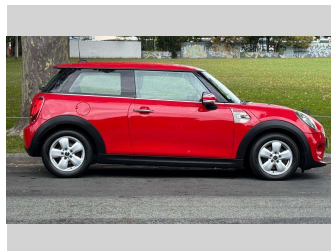

2019 Mini One 1.5T 7-Auto 3-Door - FACELIFT

Purchase Price **\$15,990**
Includes GST, Registration & Licensing

Finance may be available on this vehicle. Ask one of our friendly staff for more information.

Gain peace of mind with Mechanical Breakdown Insurance. **Ask us how.**

Top features

- » Cruise Control
- » Reversing Camera

Body Style
3 door, Hatchback

Odometer
40,700 km

Engine
1500 cc, Petrol

Fuel Type
Petrol