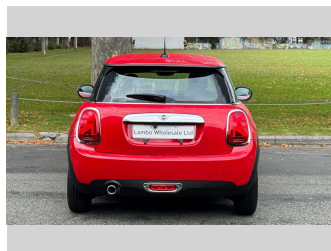

2019 Mini One 1.5T 7-Auto 3-Door - FACELIFT

Purchase Price **\$15,990**
Includes GST, Registration & Licensing

Finance may be available on this vehicle. Ask one of our friendly staff for more information.

Gain peace of mind with Mechanical Breakdown Insurance. **Ask us how.**

Top features

- » Cruise Control
- » Reversing Camera

Body Style
3 door, Hatchback

Odometer
40,700 km

Engine
1500 cc, Petrol

Fuel Type
Petrol