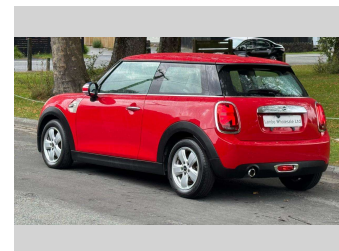

2019 Mini One 1.5T 7-Auto 3-Door - FACELIFT

Purchase Price **\$15,990**
Includes GST, Registration & Licensing

Finance may be available on this vehicle. Ask one of our friendly staff for more information.

Gain peace of mind with Mechanical Breakdown Insurance. **Ask us how.**

Top features

- » Cruise Control
- » Reversing Camera

Body Style
3 door, Hatchback

Odometer
40,700 km

Engine
1500 cc, Petrol

Fuel Type
Petrol