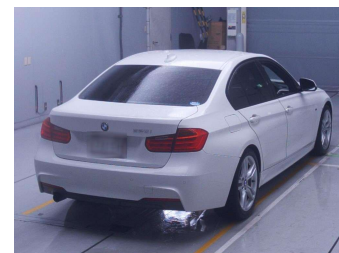

2013 BMW 320i Sedan M Sport

Purchase Price **\$17,990**
Includes GST, Registration & Licensing

Finance may be available on this vehicle. Ask one of our friendly staff for more information.

Gain peace of mind with Mechanical Breakdown Insurance. **Ask us how.**

Top features

- » paddle shift
- » Reversing Camera

Body Style
4 door, Sedan

Odometer
51,900 km

Engine
2000 cc

Fuel Type
Petrol

Transmission
AT

Wheels
-