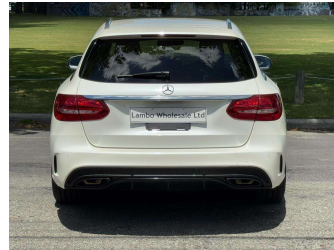

# 2015 Mercedes-Benz C200 Wagon AMG Sport

**Purchase Price** **\$19,990**  
Includes GST, Registration & Licensing

Finance may be available on this vehicle. Ask one of our friendly staff for more information.

Gain peace of mind with Mechanical Breakdown Insurance. **Ask us how.**

**Top features**

- » Cruise Control

Body Style  
**5 door, Station Wagon**

Odometer  
**66,900 km**

Engine  
**2000 cc, Petrol**

Fuel Type  
**Petrol**