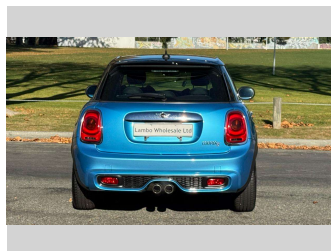

2015 Mini Cooper S 2.0T 6AT 5-Door

Purchase Price **\$15,990**
Includes GST, Registration & Licensing

Finance may be available on this vehicle. Ask one of our friendly staff for more information.

Gain peace of mind with Mechanical Breakdown Insurance. **Ask us how.**

Top features
None Listed

Body Style
5 door, Hatchback

Odometer
50,700 km

Engine
2000 cc, Petrol

Fuel Type
Petrol

Transmission
Automatic

Wheels
-

VIN
WMWXS720302C47192