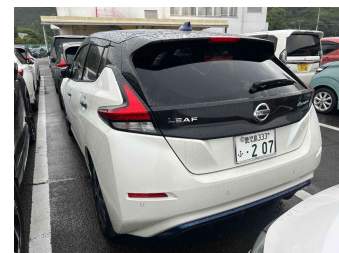

2021 Nissan Leaf XV Selection 40kWh with Pro Pilot

Purchase Price **\$19,990**
Includes GST, Registration & Licensing

Finance may be available on this vehicle. Ask one of our friendly staff for more information.

Gain peace of mind with Mechanical Breakdown Insurance. **Ask us how.**

Top features

- » Cruise Control

Body Style
5 door, Hatchback

Odometer
59,500 km

Engine
Electric

Fuel Type
Electricity

Transmission
Automatic

Wheels
-

VIN
-

Interior
-

Safety
-

Reg No.

-

Ext Colour
White Pearl

History