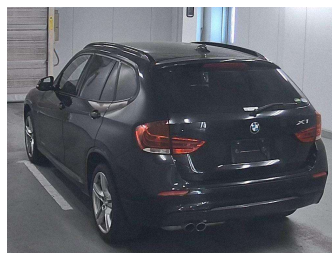

# 2015 BMW X1 S-Drive 20i M-Sport

**Purchase Price** **\$17,990**  
Includes GST, Registration & Licensing

Finance may be available on this vehicle. Ask one of our friendly staff for more information.

Gain peace of mind with Mechanical Breakdown Insurance. **Ask us how.**

**Top features**

- » Parking Sensors
- » Reversing Camera

Body Style  
**5 door, SUV**

Odometer  
**25,900 km**

Engine  
**2000 cc**

Fuel Type  
**Petrol**

Transmission  
**AT**

Wheels  
-