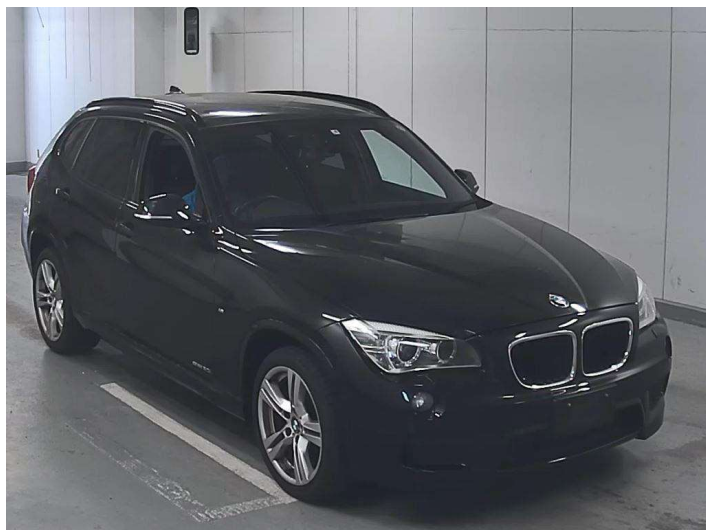

# 2015 BMW X1 S-Drive 20i M-Sport

**Purchase Price** **\$17,990**  
Includes GST, Registration & Licensing

Finance may be available on this vehicle. Ask one of our friendly staff for more information.

Gain peace of mind with Mechanical Breakdown Insurance. **Ask us how.**

**Top features**

- » Parking Sensors
- » Reversing Camera

Body Style  
**5 door, SUV**

Odometer  
**25,900 km**

Engine  
**2000 cc**

Fuel Type  
**Petrol**

Transmission  
**AT**

Wheels  
-