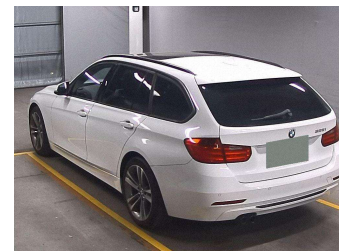

2013 BMW 328i Touring Sport

Purchase Price **\$17,990**
Includes GST, Registration & Licensing

Finance may be available on this vehicle. Ask one of our friendly staff for more information.

Gain peace of mind with Mechanical Breakdown Insurance. **Ask us how.**

Top features

- » sun roof

Body Style
5 door, Station Wagon

Odometer
56,300 km

Engine
2000 cc

Fuel Type
Petrol

Transmission
AT

Wheels
-