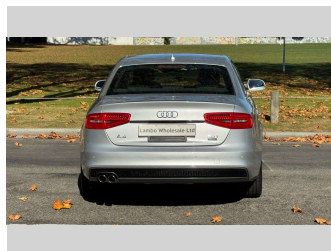

2015 Audi A4 Sedan 2.0 TFSi S-Line

Purchase Price **$19,990**
Includes GST, Registration & Licensing

Finance may be available on this vehicle. Ask one of our friendly staff for more information.

Gain peace of mind with Mechanical Breakdown Insurance. **Ask us how.**

Top features

- » paddle shift
- » Reversing Camera

Body Style
4 door, Sedan

Odometer
10,400 km

Engine
2000 cc, Petrol

Fuel Type
Petrol

Transmission
Automatic

Wheels
-

VIN
WAUZZZ8K6EA059768

Interior
-

Safety

Based on 2025 UCSR rating for 08-15 models

Reg No.

-

Ext Colour
Ice Silver Metallic

History

-

Seats

-

CO2 Emissions
★★★★☆
188 grams/km

Energy Economy
★★★★☆☆

Annual fuel cost of $3,140
8L per 100km

Cost per year is an estimate based on petrol price of $2.80 per litre and an average distance of 14000 km. Emissions and Energy Economy figures standardised to 3P WLTP.

Stock ID: 2963

Lambo Wholesale | Phone 027 548 4245 | Email lambowholesale@xtra.co.nz
173 Ferry Road, Waltham, Christchurch 8011, New Zealand
www.lambowholesale.co.nz

★★★★★
4.86 | 1077 reviews