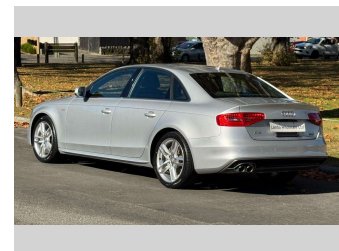

2015 Audi A4 Sedan 2.0 TFSi S-Line

Purchase Price **\$19,990**
Includes GST, Registration & Licensing

Finance may be available on this vehicle. Ask one of our friendly staff for more information.

Gain peace of mind with Mechanical Breakdown Insurance. **Ask us how.**

Top features

- » paddle shift
- » Reversing Camera

Body Style
4 door, Sedan

Odometer
10,400 km

Engine
2000 cc, Petrol

Fuel Type
Petrol

Transmission
Automatic

Wheels
-