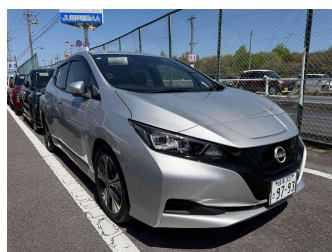

2022 Nissan Leaf XV Selection 40kWh with Pro Pilot

Purchase Price **\$27,990**
Includes GST, Registration & Licensing

Finance may be available on this vehicle. Ask one of our friendly staff for more information.

Gain peace of mind with Mechanical Breakdown Insurance. **Ask us how.**

Top features

- » Heated Seats
- » Heated Steering Wheel

Body Style
5 door, Hatchback

Odometer
9,600 km

Engine
Electric

Fuel Type
Electricity