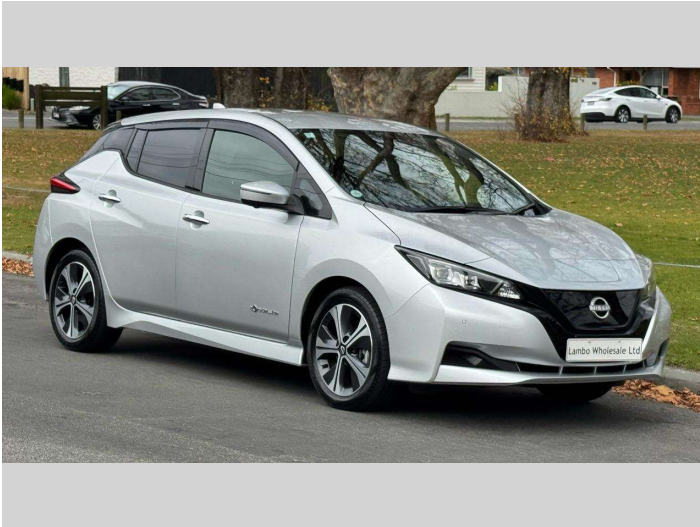

2022 Nissan Leaf XV Selection 40kWh with Pro Pilot

Purchase Price **\$24,990**
Includes GST, Registration & Licensing

Finance may be available on this vehicle. Ask one of our friendly staff for more information.

Gain peace of mind with Mechanical Breakdown Insurance. **Ask us how.**

Top features

- » Heated Seats
- » Heated Steering Wheel

Body Style
5 door, Hatchback

Odometer
9,600 km

Engine
Electric

Fuel Type
Electricity

Transmission
Automatic

Wheels
-

VIN
7AT0DH8KX26128993

Interior
-

Safety
-

Reg No.

-

Ext Colour
Silver