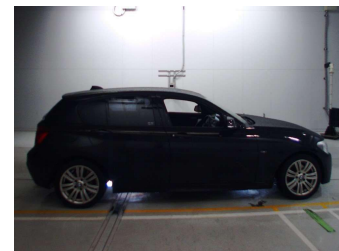

# 2014 BMW 116i M-Sport

**Purchase Price** **\$13,990**  
Includes GST, Registration & Licensing

Finance may be available on this vehicle. Ask one of our friendly staff for more information.

Gain peace of mind with Mechanical Breakdown Insurance. **Ask us how.**

**Top features**

- » Reversing Camera

Body Style  
**5 door, Hatchback**

Odometer  
**68,900 km**

Engine  
**1600 cc**

Fuel Type  
**Petrol**

Transmission  
**AT**

Wheels  
-