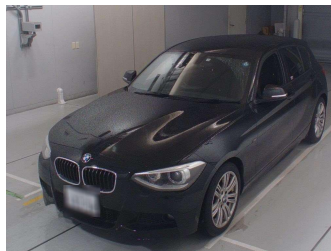

# 2014 BMW 116i M-Sport

**Purchase Price** **\$13,990**  
Includes GST, Registration & Licensing

Finance may be available on this vehicle. Ask one of our friendly staff for more information.

Gain peace of mind with Mechanical Breakdown Insurance. **Ask us how.**

**Top features**

- » Reversing Camera

Body Style  
**5 door, Hatchback**

Odometer  
**68,900 km**

Engine  
**1600 cc**

Fuel Type  
**Petrol**

Transmission  
**AT**

Wheels  
-

VIN  
**WBA1A12080J215749**

Interior  
-

Safety  
-

Reg No.  
-

Ext Colour  
**Black Sapphire Metallic**

History  
-

Seats  
-

CO2 Emissions  
-