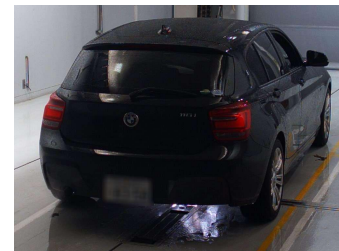

# 2014 BMW 116i M-Sport

**Purchase Price** **\$13,990**  
Includes GST, Registration & Licensing

Finance may be available on this vehicle. Ask one of our friendly staff for more information.

Gain peace of mind with Mechanical Breakdown Insurance. **Ask us how.**

**Top features**

- » Reversing Camera

Body Style  
**5 door, Hatchback**

Odometer  
**68,900 km**

Engine  
**1600 cc**

Fuel Type  
**Petrol**

Transmission  
**AT**

Wheels  
-